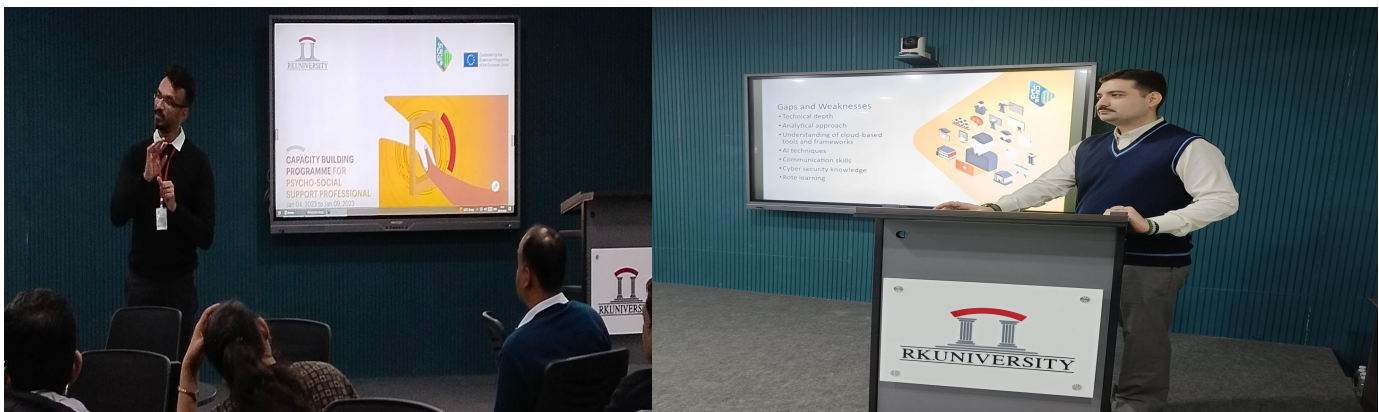

Psychosocial Support: General Understanding and Principles

Co-funded by the
Erasmus+ Programme
of the European Union