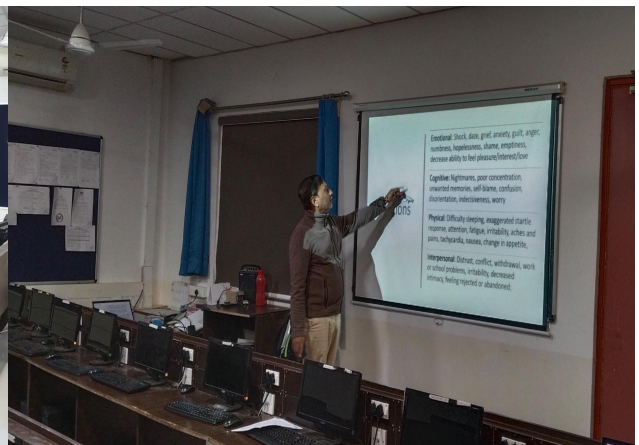

Intercultural Understanding & Social Inclusion

Co-funded by the
Erasmus+ Programme
of the European Union